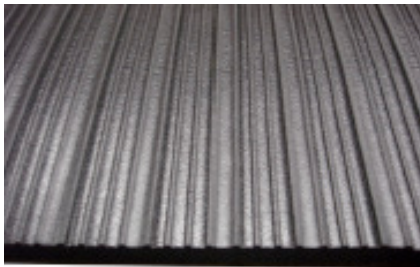

SOFT SPONGE ANTI-FATIGUE COMMERCIAL MATTING

DESCRIPTION

Sponge vinyl cushioned mat helps ease foot, leg and back fatigue at standing workstations. Worker comfort and safety are provided by this sponge vinyl cushion mat. Ideal for use in factories and warehouses at work-stations and assembly lines. the corrugated sponge vinyl surface traps dirt, resists oil and greases, and will not absorb water. Mats lay flat and stay in place increasing in-plant safety. to easily maintain the mats just hose, wipe, vacuum or sweep.

Material: • Sponge vinyl core, corrugated surface.

Thickness: • 3/8"

Surface: • Wide ribbed corrugation

Colors:

Black

Gray

Standard Sizes

Item No.	Size	Weight lbs./ea.
575S2736	27" x 36"	5
575S2760	26" x 60"	9
575S3660	36" x 60"	11

3/8" Thick Full Rolls

Item No.	Size	Weight lbs./ea.
585R24	2' x 60'	90
585R36	3' x 60'	135
585R48	4' x 60'	180
585R72	6' x 60'	270

3/8" Thick Cut Lengths (Up to 60')

Item No.	Size	(lbs./sq.ft.)
585C24	2' wide	.52
585C36	3' wide	.52
585C48	4' wide	.52
585C72	6' wide	.52